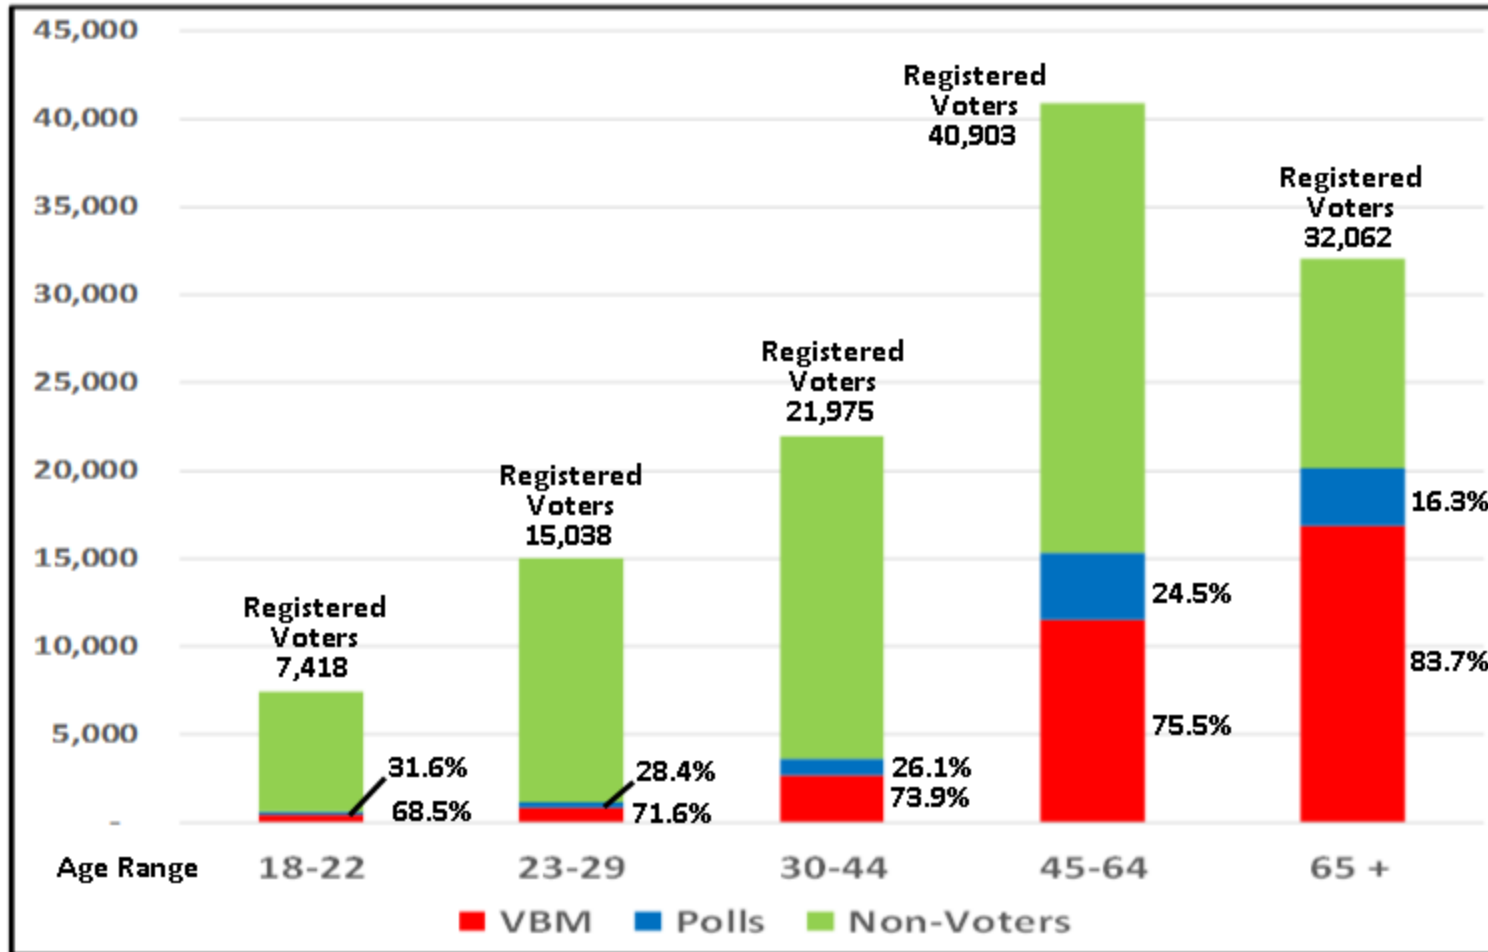

Candace Grubbs, Butte County Clerk-Recorder/Registrar of Voters

BUTTE COUNTY

VOTER TURNOUT PRIMARY ELECTION 2012 - BY AGE GROUP

BUTTE COUNTY

VOTER TURNOUT GENERAL ELECTION 2012 - BY AGE GROUP

BUTTE COUNTY

VOTER TURNOUT PRIMARY ELECTION 2014 - BY AGE GROUP

BUTTE COUNTY

VOTER TURNOUT GENERAL ELECTION 2014 - BY AGE GROUP