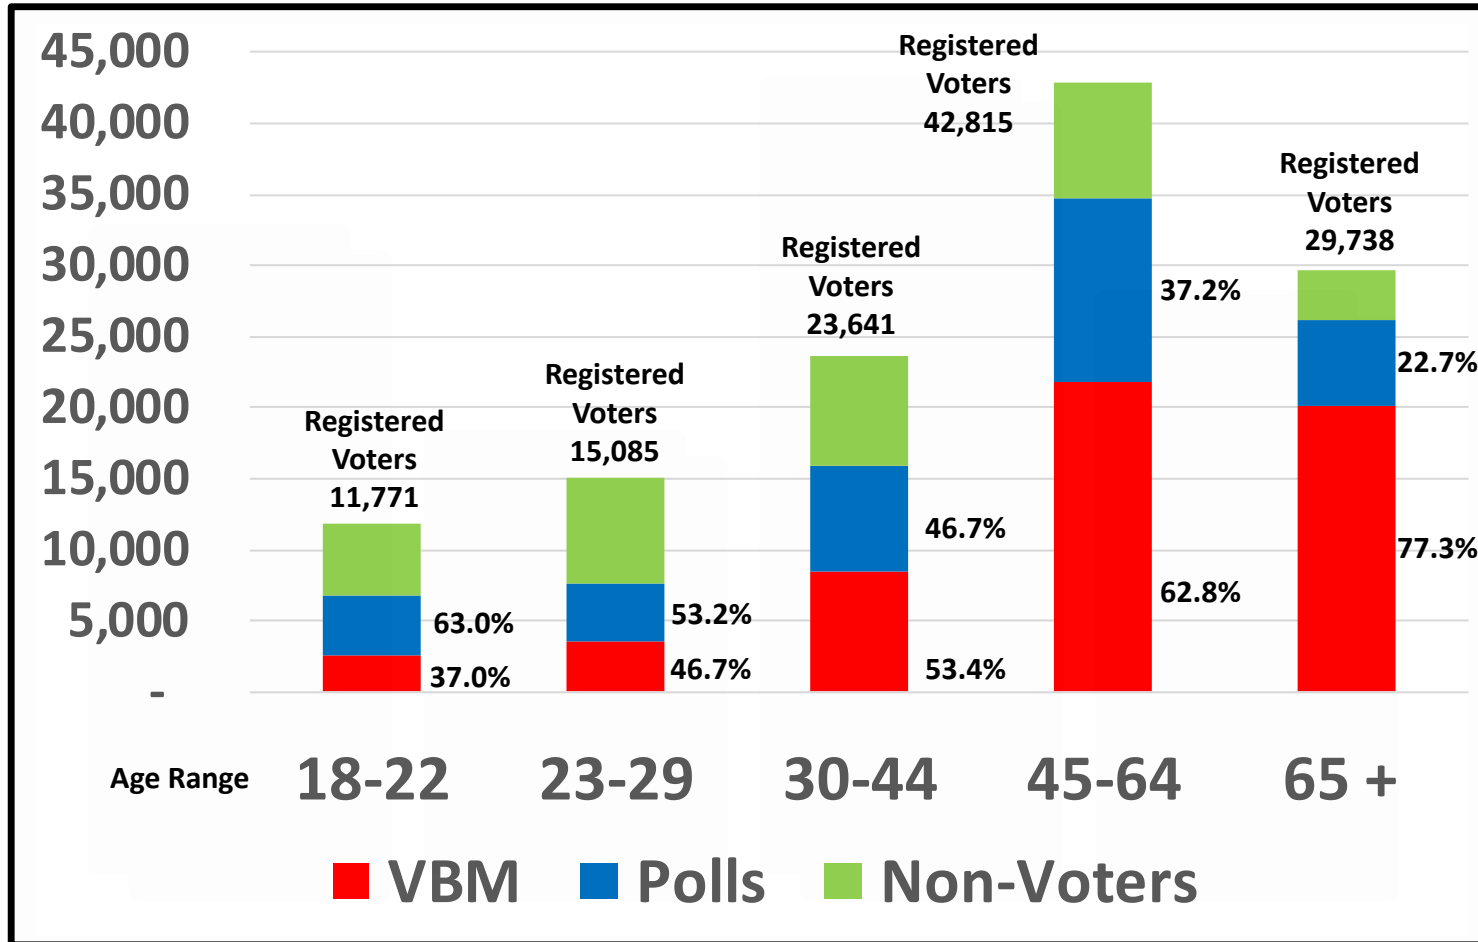

Candace Grubbs, Butte County Clerk-Recorder/Registrar of Voters

BUTTE COUNTY

VOTER TURNOUT PRIMARY ELECTION 2012 - BY AGE GROUP

BUTTE COUNTY

VOTER TURNOUT GENERAL ELECTION 2012 - BY AGE GROUP

BUTTE COUNTY

VOTER TURNOUT PRIMARY ELECTION 2014 - BY AGE GROUP

BUTTE COUNTY

VOTER TURNOUT GENERAL ELECTION 2014 - BY AGE GROUP