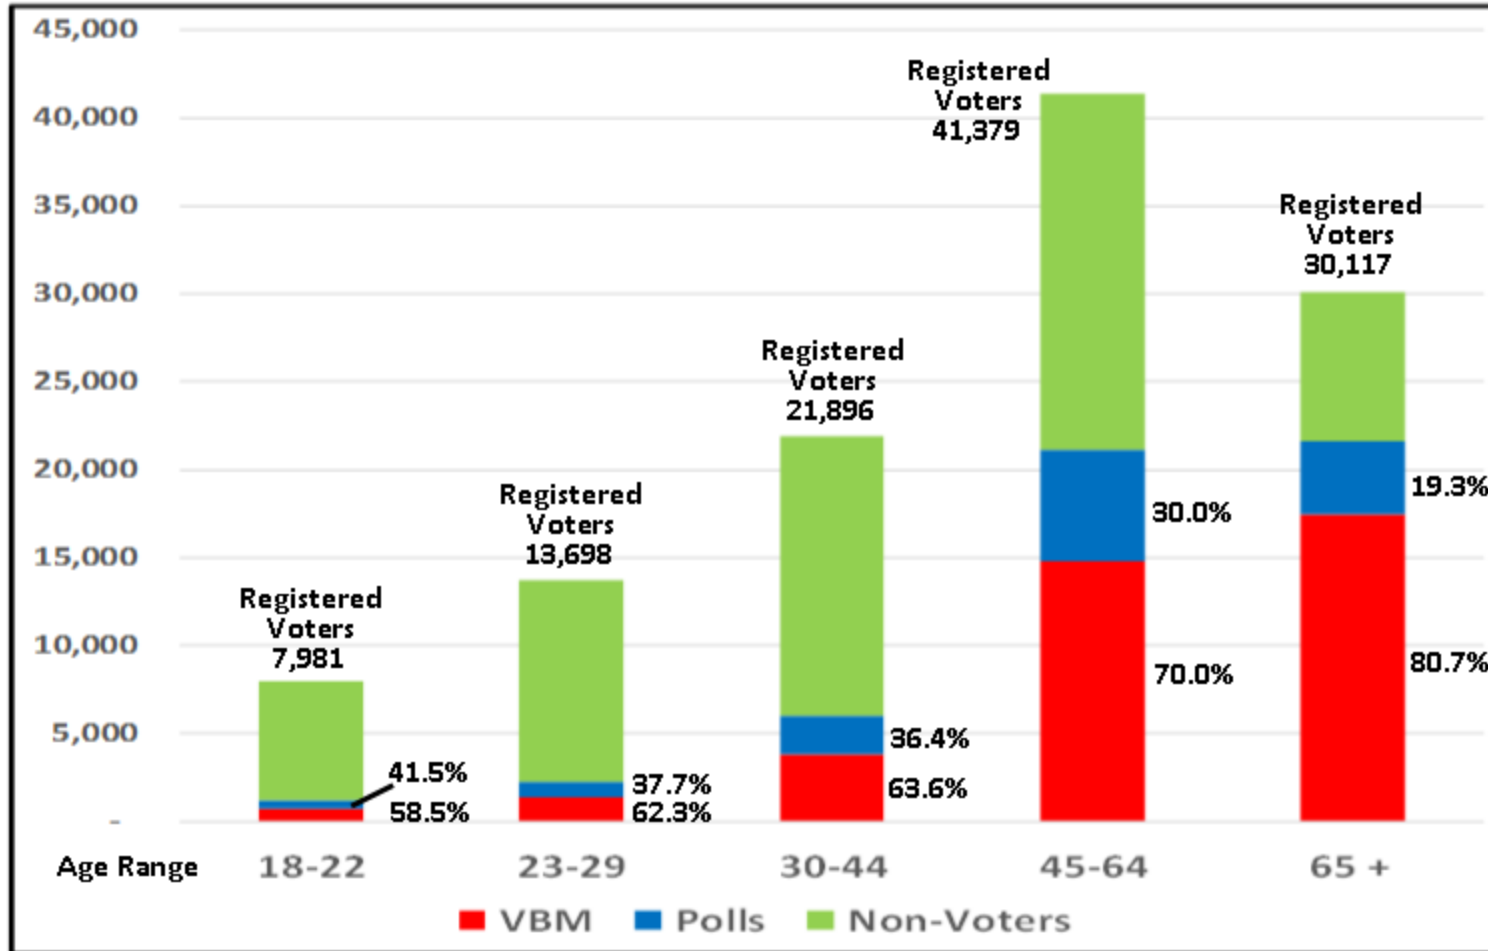

Candace Grubbs, Butte County Clerk-Recorder/Registrar of Voters

BUTTE COUNTY

VOTER TURNOUT PRIMARY ELECTION 2012 - BY AGE GROUP

BUTTE COUNTY

VOTER TURNOUT GENERAL ELECTION 2012 - BY AGE GROUP

BUTTE COUNTY

VOTER TURNOUT PRIMARY ELECTION 2014 - BY AGE GROUP

BUTTE COUNTY

VOTER TURNOUT GENERAL ELECTION 2014 - BY AGE GROUP